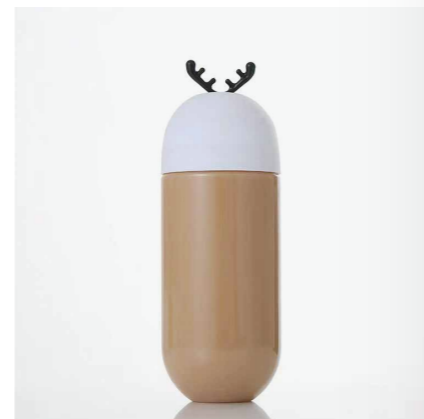

● BFP Bottle / 扁方瓶

● XBP Bottle / 小白瓶

● PYLG Bottle / 平底易拉罐

● ATYLG Bottle / 凹凸底易拉罐

● ZTYLG Bottle / 直筒易拉罐

● ZQP Bottle / 足球瓶

● PDPP Bottle / 平底胖瓶

● JNP Bottle / 胶囊瓶